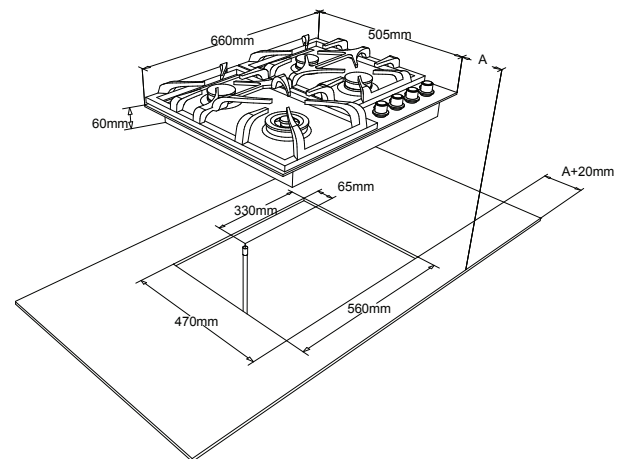

# TECHNICAL DATASHEET

FIG604S1 N/L - 66CM GAS COOKTOP

Product Category	Gas cooktops
Model	FIG604S1 N/L
Warranty	5 years
Series	Professional Series

## PRODUCT INFORMATION

High power WOK burner	22 MJ/h
Low simmer WOK burner	0.5 MJ/h
Overall dimensions	660 x 505 x 60mm
Cutout	560 x 470mm
Controls	Stainless steel control knobs
Voltage	220-240V
Fuse	10A plug
Safety devices	Flame failure
Pan support	Cast-iron
Ignition	Electronic
Gas type	NG or LPG
Solid brass burners	4
Finish	Stainless steel