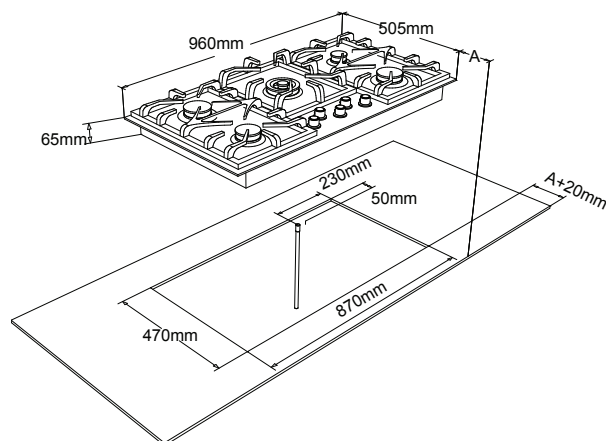

TECHNICAL DATASHEET

FIG905B1 N/L - 96CM GAS COOKTOP

Product Category	Gas cooktops
Model	FIG905B1 N/L
Warranty	5 years
Series	Professional Series

PRODUCT INFORMATION

High power WOK burner	22 MJ/h
Low simmer WOK burner	0.5 MJ/h
Overall dimensions	960 x 505 x 65mm
Cutout	870 x 470mm
Controls	Stainless steel control knobs
Voltage	220-240V
Fuse	10A plug
Safety devices	Flame failure
Pan support	Cast-iron
Ignition	Electronic
Gas type	NG or LPG
Solid brass burners	5
Finish	Black ceramic glass