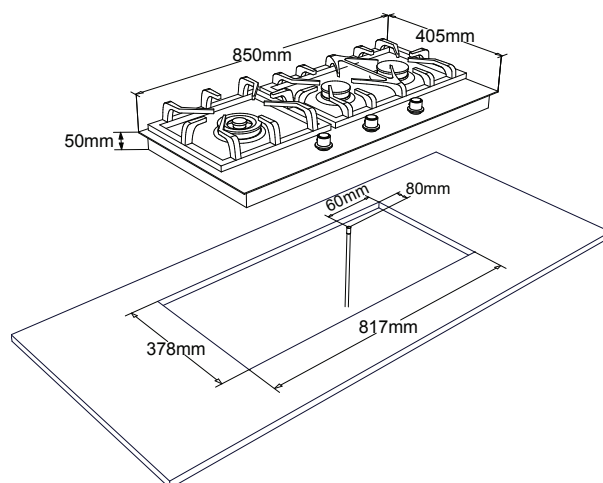

# TECHNICAL DATASHEET

FIG903B1 N/L - 85CM GAS COOKTOP

Product Category	Gas cooktops
Model	FIG903B1 N/L
Warranty	5 years
Series	Professional Series

## PRODUCT INFORMATION

High power WOK burner	22 Mj/h
Low simmer WOK burner	0.5 Mj/h
Overall dimensions	850 x 405 x 50mm
Cutout	817 x 378mm
Controls	Stainless steel control knobs
Voltage	220-240V
Fuse	10A plug
Safety devices	Flame failure
Pan support	Cast-iron
Ignition	Electronic
Gas type	NG or LPG
Solid brass burners	3
Finish	Black ceramic glass