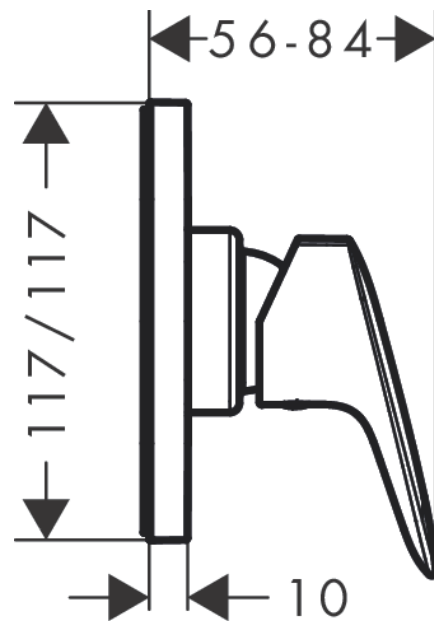

**Logis**

**Single lever shower mixer for concealed installation**

Surfaces: **Chrome** Article Number: **71604000**

**Description**

**product features**

- connection type: basic set
- flow rate at 3 bar: 28.7 l/min
- min. operating pressure: 1 bar
- max. operating pressure: 10 bar
- scope of supply: handle, sleeve, escutcheon Ø 100 mm

**Product image**

**Scale drawing**

**Flowchart**