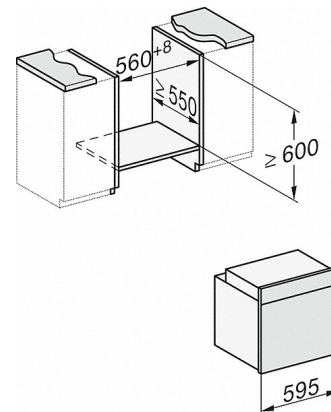

H 2267-1 B ACTIVE

Ovens

with a timer, PerfectClean and FlexiClip telescopic runners.

Technical data	
Oven compartment volume in l	76
No. of shelf levels	5
Numbered shelf levels	•
Oven light	1 halogen spot
Appliance width in mm	595
Appliance height in mm	596
Appliance depth in mm	569
Weight in kg	42.0
Total rated load in kW	3.5
Voltage in V	220-240
Number of phases	1
Fuse rating in A	16
Length of supply lead in m	2
Standard accessories	
Baking tray with PerfectClean	2
Universal tray with PerfectClean	1
Baking and roasting rack	1

H 2267-1 B ACTIVE

Ovens

with a timer, PerfectClean and FlexiClip telescopic runners.

H226x-1B/BP/E/EP/IP, H2760B/BP, H28x0B/BP, H7x6xB/BP/BPX installation drawings

- 1) Netzanschlussleitung, L=2000 mm
- 2) In diesem Bereich kein Anschluss
- 3) Lüftungsausschnitt min. 150 cm²

H226x-1B/BP/E/EP/IP, H2760B/BP, H28x0B/BP, H7x6xB/BP/BPX, installation drawings, GB, AUS

- 1) Netzanschlussleitung, L=2000 mm
- 2) In diesem Bereich kein Anschluss
- 3) Lüftungsausschnitt min. 150 cm²

H226x-1B/BP/E/EP/IP, H2760B/BP, H28x0B/BP, H7x6xB/BP/BPX, installation drawings