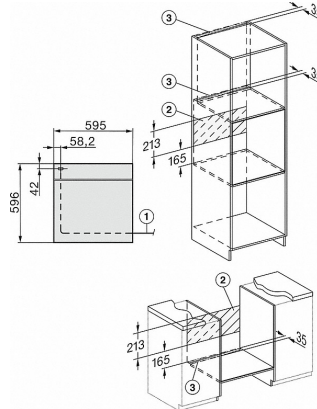

H 2267-1 B ACTIVE

Ovens

with a timer, PerfectClean and FlexiClip telescopic runners.

Technical data	
Oven compartment volume in l	76
No. of shelf levels	5
Numbered shelf levels	•
Oven light	1 halogen spot
Appliance width in mm	595
Appliance height in mm	596
Appliance depth in mm	569
Weight in kg	42.0
Total rated load in kW	3.5
Voltage in V	220-240
Number of phases	1
Fuse rating in A	16
Length of supply lead in m	2
Standard accessories	
Baking tray with PerfectClean	2
Universal tray with PerfectClean	1
Baking and roasting rack	1

H 2267-1 B ACTIVE

Ovens

with a timer, PerfectClean and FlexiClip telescopic runners.

H226x-1B/BP/E/EP/IP, H2760B/BP, H28x0B/BP, H7x6xB/BP/BPX installation drawings

- 1) Netzanschlussleitung, L=2000 mm
- 2) In diesem Bereich kein Anschluss
- 3) Lüftungsausschnitt min. 150 cm²

H226x-1B/BP/E/EP/IP, H2760B/BP, H28x0B/BP, H7x6xB/BP/BPX, installation drawings, GB, AUS

- 1) Netzanschlussleitung, L=2000 mm
- 2) In diesem Bereich kein Anschluss
- 3) Lüftungsausschnitt min. 150 cm²

H226x-1B/BP/E/EP/IP, H2760B/BP, H28x0B/BP, H7x6xB/BP/BPX, installation drawings