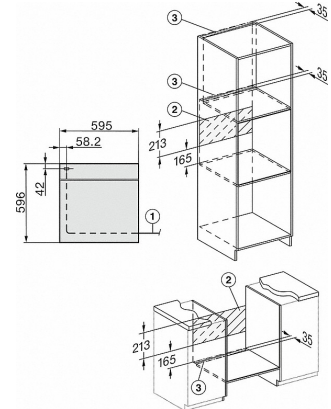

H 2267-1 B ACTIVE

Ovens

with a timer, PerfectClean and FlexiClip telescopic runners.

Technical data	
Oven compartment volume in l	76
No. of shelf levels	5
Numbered shelf levels	•
Oven light	1 halogen spot
Appliance width in mm	595
Appliance height in mm	596
Appliance depth in mm	569
Weight in kg	42.0
Total rated load in kW	3.5
Voltage in V	220-240
Number of phases	1
Fuse rating in A	16
Length of supply lead in m	2
Standard accessories	
Baking tray with PerfectClean	2
Universal tray with PerfectClean	1
Baking and roasting rack	1

H 2267-1 B ACTIVE

Ovens

with a timer, PerfectClean and FlexiClip telescopic runners.

H226x-1B/BP/E/EP/IP, H2760B/BP, H28x0B/BP, H7x6xB/BP/BPX installation drawings

- 1) Netzanschlussleitung, L=2000 mm
- 2) In diesem Bereich kein Anschluss
- 3) Lüftungsausschnitt min. 150 cm²

H226x-1B/BP/E/EP/IP, H2760B/BP, H28x0B/BP, H7x6xB/BP/BPX, installation drawings, GB, AUS

- 1) Netzanschlussleitung, L=2000 mm
- 2) In diesem Bereich kein Anschluss
- 3) Lüftungsausschnitt min. 150 cm²

H226x-1B/BP/E/EP/IP, H2760B/BP, H28x0B/BP, H7x6xB/BP/BPX, installation drawings

H226x-1B/BP/E/EP/IP, H2x6xB/BP, H7x6xB/BP/BPX, installation drawings

If the oven is to be installed under a hob, follow the instructions for installing the hob and the height of the hob.

H 2267-1 B ACTIVE