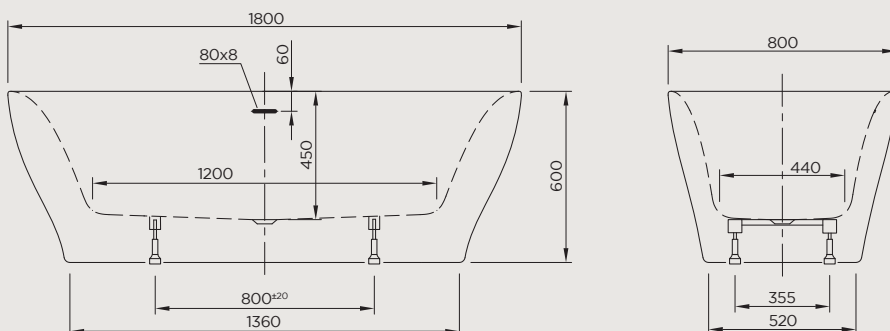

TECHNICAL DRAWING