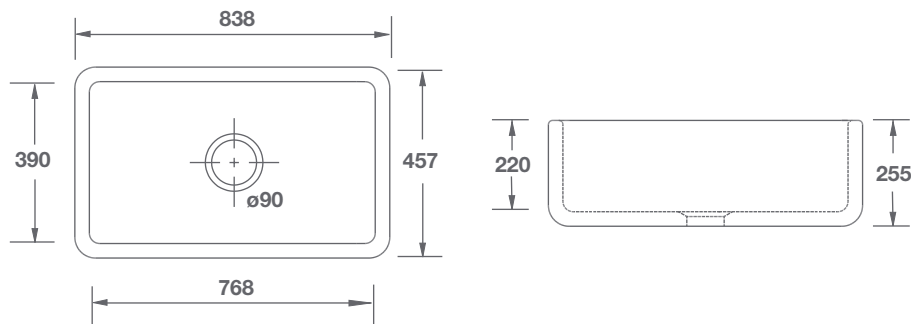

CONTEMPORARY COLLECTION

– FARNWORTH SINGLE 838 –

FEATURES

Compact single bowl sink. Central 90mm waste outlet suitable for basket strainer or waste disposer. No overflow. Includes Shaws original basket strainer in stainless steel. Lifetime warranty.

All our sinks come in gloss white as standard.

Product	Code	Dimensions					
			W	D	H	Waste	Weight
Farnworth Single 838	LCF3333WH	(mm)	838	457	255	90	80kg
		(in)	33	18	10	3½	

Please note: All nominal dimensions in mm. Dimensions may vary by +/- 2% due to manufacturing process