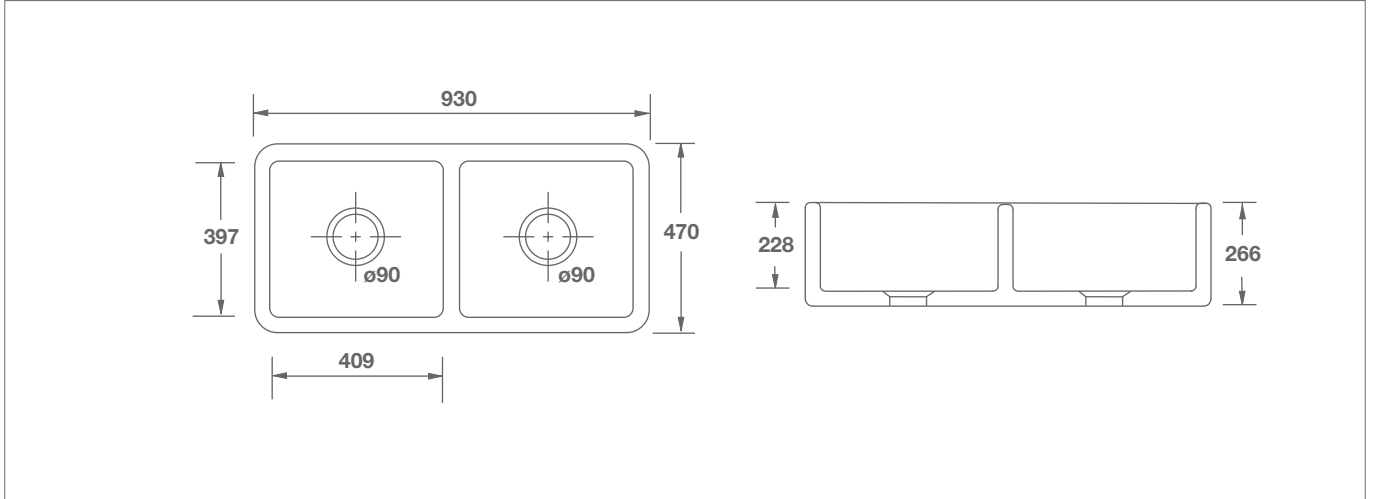

Farnworth Double 930

		Dimensions					
Farnworth Double 930 White no overflow	FCRV3719WH	(mm)	930	470	266	90	86