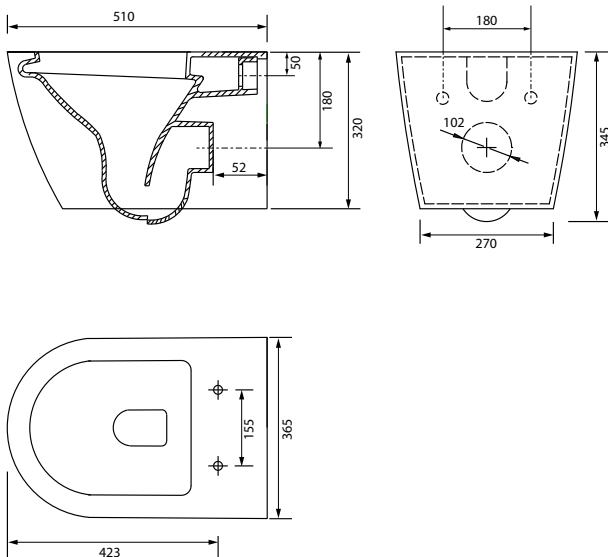

Bijou wall hung pan with wrap seat

BIO4341

WELS: 4 stars - 3/4.5L

Finish: White

The Bijou wall hung pan is stylish and functional. It has a rimless bowl eliminating the conventional box rim making this toilet very hygienic and easy cleaning. It's fitted with a soft close Haro seat, so one touch and it closes gently and quietly.