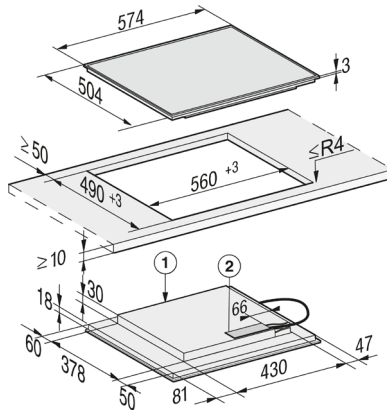

<b>Heating type</b>	
Heating type	Induction
<b>Construction type</b>	
Independent of oven	•
<b>Design</b>	
Elegant glass ceramic surface	•
Ceramic surface colour	Black
Print design	Decor basalt grey
All-round stainless steel frame	•
<b>Zone details</b>	
Number of zones	4
<b>Zones</b>	
Position	left centre
Type	Dual-circuit ring
Diameter in mm	Ø 140-280
Power rating in W	2600
Booster in W	3300
TwinBooster in W	5500
Position	rear right
Type	Dual-circuit ring
Diameter in mm	140-190 mm
Power rating in W	1850
TwinBooster in W	3000
Position	front right
Type	Dual-circuit ring
Diameter in mm	Ø 100-160
Power rating in W	1400
TwinBooster in W	2200
<b>User convenience</b>	
Operation via touchpad controls	EasySelect
Digital power level display	•
Pan/Pan-size sensors	•
Minute minder	•
Automatic switch-off for all rings	•
AutoBoost	•
Keeping warm	•
Individual setting options (e.g. audible signal tones)	•
<b>Efficiency and sustainability</b>	
Residential heat utilisation	•
<b>Cleaning convenience</b>	
Easy to clean ceramic surface	•
<b>Safety</b>	
Safety cut-out	•
Lock function	•
System lock	•
Fault monitoring	•
Integrated cooling fan	•
Overheating protection	•
Residual heat indicator	•

## KM 7200 FR

Induction cooktop

Onset controls with 3 cooking zones for maximum convenience.

Technical data	
Dimensions in mm (width)	574
Dimensions in mm (depth)	504
Built-in height with mains connection box in mm	48
Cutout dimensions in mm (width)	560
Cutout dimensions in mm (depth)	490
Total connected load in kW	7.4
Weight in kg	10
Voltage in V	230
Frequency in Hz	50-60
Number of phases	1
Cable length in m	1.4
Standard accessories	
Connection cable	•

## KM 7200 FR

Induction cooktop

Onset controls with 3 cooking zones for maximum convenience.

KM 7200 FR - (Installation drawing)

1. Front
2. Mains connection box, mains connection cable,  
L = 1440 mm, loose insert