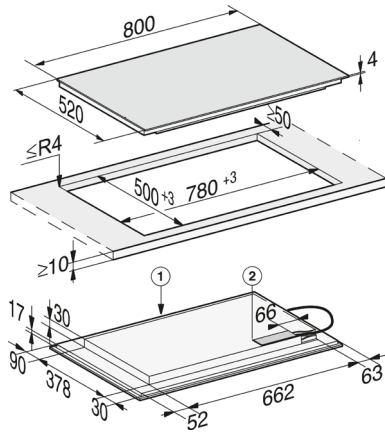

KM 7575 FL

Induction cooktop

Onset controls with 3 PowerFlex cooking zones for maximum versatility and performance.

Safety	
Safety cut-out	•
Lock function	•
System lock	•
Fault monitoring	•
Integrated cooling fan	•
Overheating protection	•
Residual heat indicator	•
Technical data	
Dimensions in mm (width)	800
Dimensions in mm (depth)	520
Built-in height with mains connection box in mm	51
Cutout dimensions in mm (width)*	780
Cutout dimensions in mm (depth)*	500
Total connected load in kW	11.1
Weight in kg	16
Voltage in V	230
Frequency in Hz	50-60
Cable length in m	1.4
Standard accessories	
Connection cable	•

* Please refer to installation drawings for flush cutout dimensions

KM 7575 FL

Induction cooktop

Onset controls with 3 PowerFlex cooking zones for maximum versatility and performance.

KM 7575 FL PowerFlex - (Installation drawing)

1. Front
2. Mains connection box, mains connection cable,
L = 1440 mm, supplied loose

KM 7575 FL - (flush installation drawings)

1. Front
2. Mains connection box with mains connection cable,
L = 1440 mm,
3. Stepped cut-out natural stone worktop
4. Wood support 12 mm (not supplied)