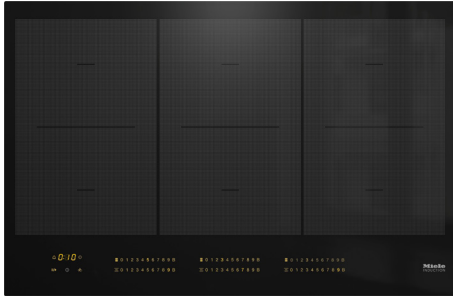

KM 7575 FL

Induction cooktop

Onset controls with 3 PowerFlex cooking zones for maximum versatility and performance.

- Intuitive selection via numerical linear keybank - SmartSelect
- Attractive design - 800 mm wide with all-round frame
- Versatile and fast - 6 cooking zones including 3 PowerFlex areas
- Comm. with the rangehood - automatic function Con@ctivity 3.0
- Rapid heat-up times - TwinBooster

KM 7575 FL

Induction cooktop

Onset controls with 3 PowerFlex cooking zones for maximum versatility and performance.

Safety	
Safety cut-out	•
Lock function	•
System lock	•
Fault monitoring	•
Integrated cooling fan	•
Overheating protection	•
Residual heat indicator	•
Technical data	
Dimensions in mm (width)	800
Dimensions in mm (depth)	520
Built-in height with mains connection box in mm	51
Cutout dimensions in mm (width)*	780
Cutout dimensions in mm (depth)*	500
Total connected load in kW	11.1
Weight in kg	16
Voltage in V	230
Frequency in Hz	50-60
Cable length in m	1.4
Standard accessories	
Connection cable	•

* Please refer to installation drawings for flush cutout dimensions

KM 7575 FL

Induction cooktop

Onset controls with 3 PowerFlex cooking zones for maximum versatility and performance.

KM 7575 FL PowerFlex - (Installation drawing)