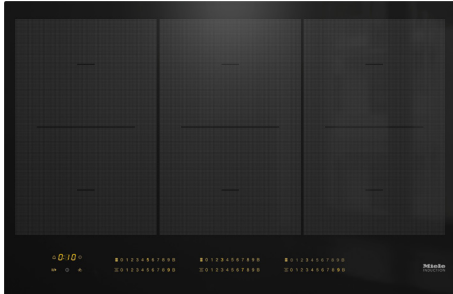

KM 7575 FL

Induction cooktop

Onset controls with 3 PowerFlex cooking zones for maximum versatility and performance.

- Intuitive selection via numerical linear keybank - SmartSelect
- Attractive design - 800 mm wide with all-round frame
- Versatile and fast - 6 cooking zones including 3 PowerFlex areas
- Comm. with the rangehood - automatic function Con@ctivity 3.0
- Rapid heat-up times - TwinBooster

KM 7575 FL

Induction cooktop

Onset controls with 3 PowerFlex cooking zones for maximum versatility and performance.

Safety	
Safety cut-out	•
Lock function	•
System lock	•
Fault monitoring	•
Integrated cooling fan	•
Overheating protection	•
Residual heat indicator	•
Technical data	
Dimensions in mm (width)	800
Dimensions in mm (depth)	520
Built-in height with mains connection box in mm	51
Cutout dimensions in mm (width)*	780
Cutout dimensions in mm (depth)*	500
Total connected load in kW	11.1
Weight in kg	16
Voltage in V	230
Frequency in Hz	50-60
Cable length in m	1.4
Standard accessories	
Connection cable	•

* Please refer to installation drawings for flush cutout dimensions

KM 7575 FL

Induction cooktop

Onset controls with 3 PowerFlex cooking zones for maximum versatility and performance.

KM 7575 FL PowerFlex - (Installation drawing)