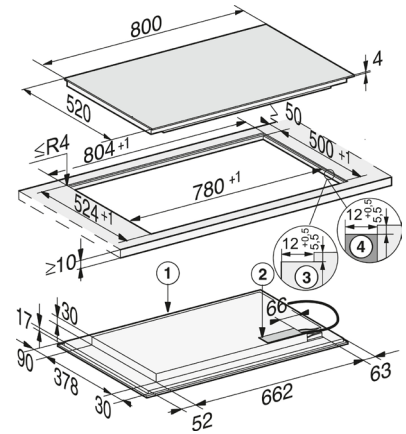

KM 7575 FL

Induction cooktop

Onset controls with 3 PowerFlex cooking zones for maximum versatility and performance.

Safety	
Safety cut-out	•
Lock function	•
System lock	•
Fault monitoring	•
Integrated cooling fan	•
Overheating protection	•
Residual heat indicator	•
Technical data	
Dimensions in mm (width)	800
Dimensions in mm (depth)	520
Built-in height with mains connection box in mm	51
Cutout dimensions in mm (width)*	780
Cutout dimensions in mm (depth)*	500
Total connected load in kW	11.1
Weight in kg	16
Voltage in V	230
Frequency in Hz	50-60
Cable length in m	1.4
Standard accessories	
Connection cable	•

* Please refer to installation drawings for flush cutout dimensions

KM 7575 FL

Induction cooktop

Onset controls with 3 PowerFlex cooking zones for maximum versatility and performance.

KM 7575 FL PowerFlex - (Installation drawing)

1. Front
2. Mains connection box, mains connection cable,
L = 1440 mm, supplied loose

KM 7575 FL - (flush installation drawings)

1. Front
2. Mains connection box with mains connection cable,
L = 1440 mm,
3. Stepped cut-out natural stone worktop
4. Wood support 12 mm (not supplied)