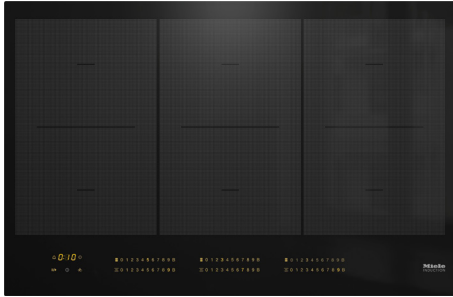

KM 7575 FL

Induction cooktop

Onset controls with 3 PowerFlex cooking zones for maximum versatility and performance.

- Intuitive selection via numerical linear keybank - SmartSelect
- Attractive design - 800 mm wide with all-round frame
- Versatile and fast - 6 cooking zones including 3 PowerFlex areas
- Comm. with the rangehood - automatic function Con@ctivity 3.0
- Rapid heat-up times - TwinBooster

KM 7575 FL

Induction cooktop

Onset controls with 3 PowerFlex cooking zones for maximum versatility and performance.

Safety	
Safety cut-out	•
Lock function	•
System lock	•
Fault monitoring	•
Integrated cooling fan	•
Overheating protection	•
Residual heat indicator	•
Technical data	
Dimensions in mm (width)	800
Dimensions in mm (depth)	520
Built-in height with mains connection box in mm	51
Cutout dimensions in mm (width)*	780
Cutout dimensions in mm (depth)*	500
Total connected load in kW	11.1
Weight in kg	16
Voltage in V	230
Frequency in Hz	50-60
Cable length in m	1.4
Standard accessories	
Connection cable	•