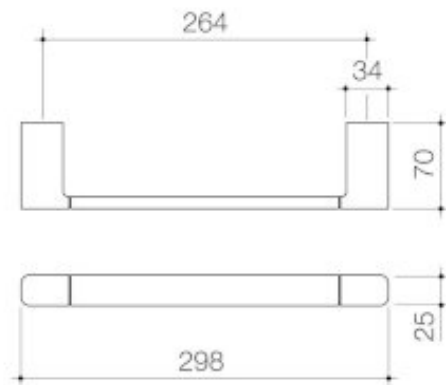

© COPYRIGHT 2014 - CAROMA INDUSTRIES LIMITED

*All price are recommended retail inclusive of GST in AUD. To be used as a guide only, prices may vary between model variations, and are subject to change without notice. A number of brands and products on this page are the subject of registered trade marks, register designs and/or registered patents. View full disclaimer on specify.caroma.com.au