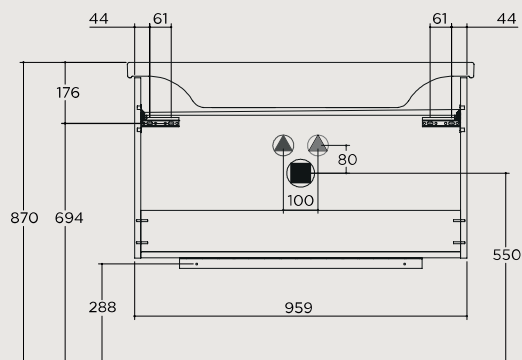

START 100 BASIN + VANITY

BERLONI BAGNO

ESSENTIAL BEAUTY

AND PRACTICALITY INTRODUCE A VERSATILE AND FUNCTIONAL STYLE, INDULGING ANY AMBIENCE AND PERSONALIZING WITH ELEGANCE.

SPECS

MODEL CODE	START100KITWH	START100KITRB
TAP HOLE OPTIONS	1 TAP HOLE	
UNIT FINISHES	WHITE 	BRUJES 
DIMENSIONS	WIDTH 1000 mm / DEPTH 485 mm / HEIGHT 520 mm	
WARRANTY	2 YEARS	
ORIGIN	ITALY	

TECHNICAL DRAWING

TOP

FRONT

SIDE