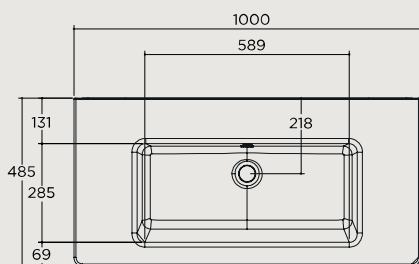

START 100 BASIN + VANITY

BERLONI BAGNO

ESSENTIAL BEAUTY

AND PRACTICALITY INTRODUCE A VERSATILE AND FUNCTIONAL STYLE, INDULGING ANY AMBIENCE AND PERSONALIZING WITH ELEGANCE.

SPECS

MODEL CODE	START100KITWH	START100KITRB
TAP HOLE OPTIONS	1 TAP HOLE	
UNIT FINISHES	WHITE 	BRUJES 
DIMENSIONS	WIDTH 1000 mm / DEPTH 485 mm / HEIGHT 520 mm	
WARRANTY	2 YEARS	
ORIGIN	ITALY	

TECHNICAL DRAWING

TOP

FRONT

SIDE