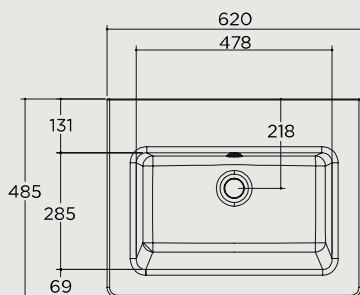

START 62 BASIN + VANITY

BERLONI BAGNO

ESSENTIAL BEAUTY

AND PRACTICALITY INTRODUCE A VERSATILE AND FUNCTIONAL STYLE, INDULGING ANY AMBIENCE AND PERSONALIZING WITH ELEGANCE.

SPECS

MODEL CODE	START62KITWH	START62KITRB
TAP HOLE OPTIONS	1 TAP HOLE	
UNIT FINISHES	WHITE 	BRUJES 
DIMENSIONS	WIDTH 620 mm / DEPTH 485 mm / HEIGHT 520 mm	
WARRANTY	2 YEARS	
ORIGIN	ITALY	

TECHNICAL DRAWING

TOP

FRONT

SIDE