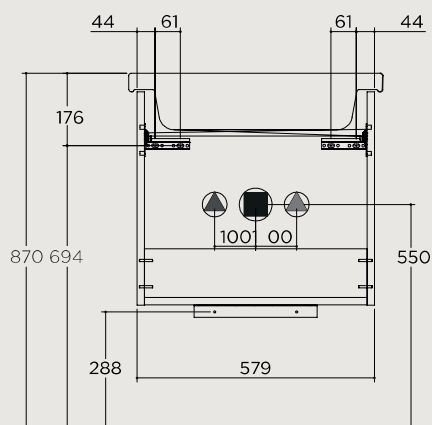

START 62 BASIN + VANITY

BERLONI BAGNO

ESSENTIAL BEAUTY

AND PRACTICALITY INTRODUCE A VERSATILE AND FUNCTIONAL STYLE, INDULGING ANY AMBIENCE AND PERSONALIZING WITH ELEGANCE.

SPECS

MODEL CODE	START62KITWH	START62KITRB
TAP HOLE OPTIONS	1 TAP HOLE	
UNIT FINISHES	WHITE 	BRUJES 
DIMENSIONS	WIDTH 620 mm / DEPTH 485 mm / HEIGHT 520 mm	
WARRANTY	2 YEARS	
ORIGIN	ITALY	

TECHNICAL DRAWING

TOP

FRONT

SIDE