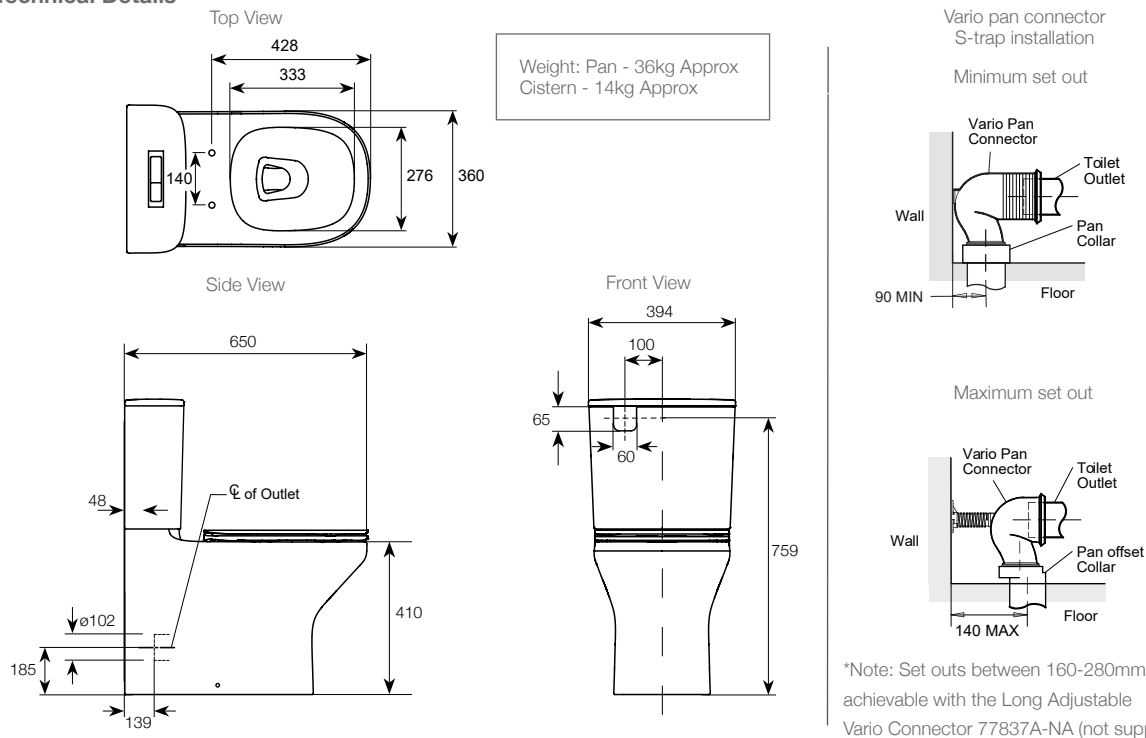

Product

- ModernLife back to wall toilet suite with slim seat
- ModernLife back to wall toilet suite with Elite Seat

Kohler Code

78469A-0
77766A-0

Included Components

- ModernLife toilet pan.
- ModernLife toilet cistern 4.5/3L.
- ModernLife Quiet Close™ toilet seat.
- Vario pan connector.
- Offset pan collar (20mm).
- Floor fixing kit.

WELS RATING
(4 Star 3.5L av. flush)

Features

- Dual flush (4.5/3L).
- Water entry: Top left rear entry.
- P-trap set out height: 185mm.
- S-trap set out:
 - Standard: 90mm - 140mm (with vario pan connector & 20mm offset pan collar - supplied).
 - Optional: 160mm - 280 mm (with long adjustable vario pan connector, 77837A-NA - not supplied).
- Rimless pan design.
- Vitreous china.
- Optional Slim or Elite seat. Elite seat provides additional night light and deodoriser functions.

Technical Details

Installation Notes:

- Water supply pressure range: 20 psi (137 kPa) - 72 psi (500 kPa).
- Can be installed as a P-trap using a straight connector (not supplied) or as an S-trap using the Vario connector (supplied) along with the 20mm offset pan collar (supplied).
- Top left rear entry water supply hose is supplied.