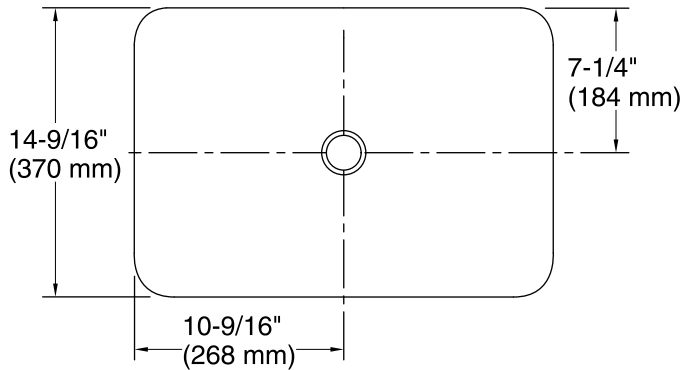

KOHLER Dutchmaster Blush Floral™ Carillon® Rectangle

Bathroom Sink
K-30334-DM1

Recommended ADA Installation