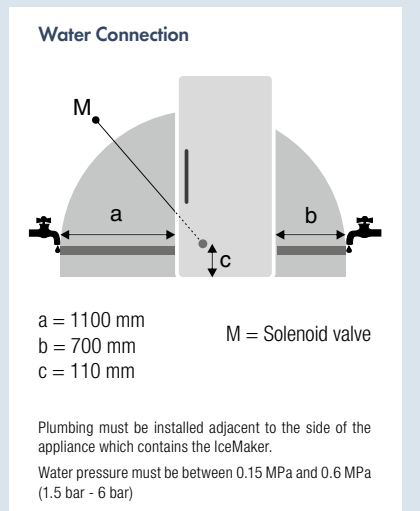

Important information: For Side-by-Side installation the freezer or the appliance with freezer compartment must be installed on the left as viewed from the front to prevent possible formation of condensation.