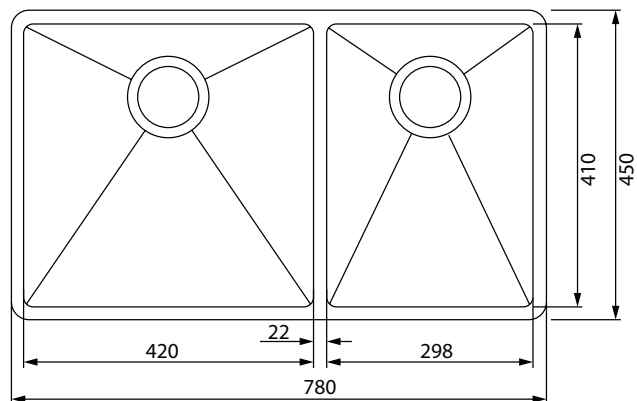

# BOX 220-42/29 SBR BOLERO SINK

## PRODUCT INFORMATION

<b>Installation</b>	Topmount/Flushmount/Undermount
<b>Dimensions</b>	780(W) x 450(H)mm
<b>Cabinet Base</b>	800mm
<b>Bowl Size</b>	420(W) x 410(H) x 200(D)mm/34L 298(W) x 410(H) x 200mm(D)/24L
<b>Bowl Radius</b>	12mm
<b>Cut-Out Size</b>	Template
<b>Cut-Out Template</b>	Yes
<b>Waste Outlet</b>	Semi Integrated Waste
<b>Overflow</b>	Yes
<b>Tap Holes</b>	No
<b>Remote Waste</b>	No
<b>Finish</b>	Stainless Steel