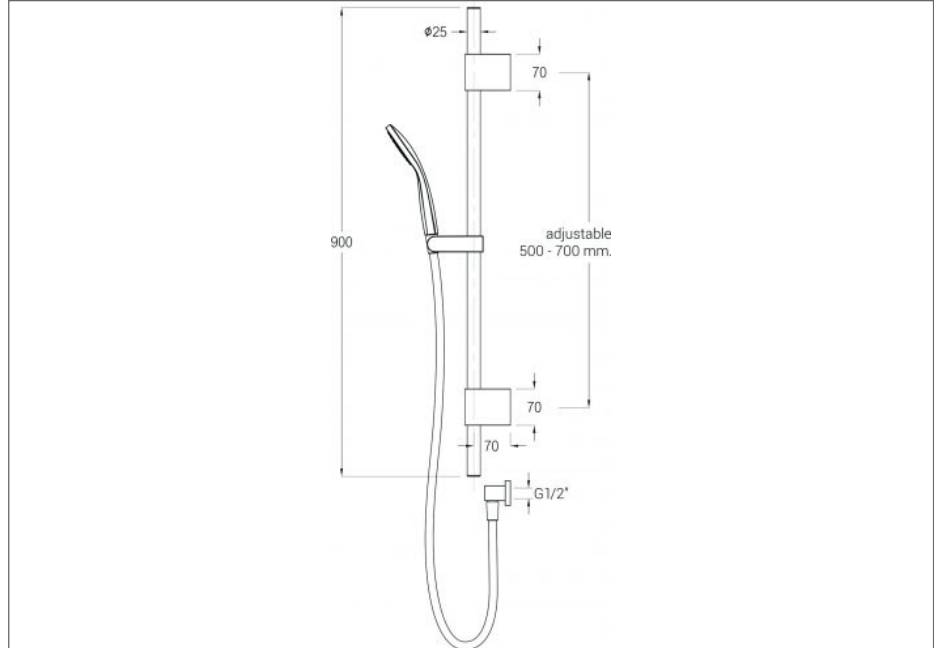

SHOWER SET

- Body Shower
- Floors
- Handshower
- Overhead
- Shower Arms
- Shower Rail
- Shower Set
- Spare Parts
- Twin Shower

Home | Products | AQUAS Luft Shower Rail 900mm 1 Function

**AQUAS Luft Shower Rail 900mm
1 Function**

CODE: BA0401
DELIVERY: Stocked Item

LUFT 1 Shower Rail Set
900mm Rail
100 1 Function Air Injected Handshower
Air Rainspray
Includes Wall Elbow

Flow rate : 7.5 l/min
WELS 4 Star

Colour Options
BA0401CP – Chrome
BA0401MB – Matt Black