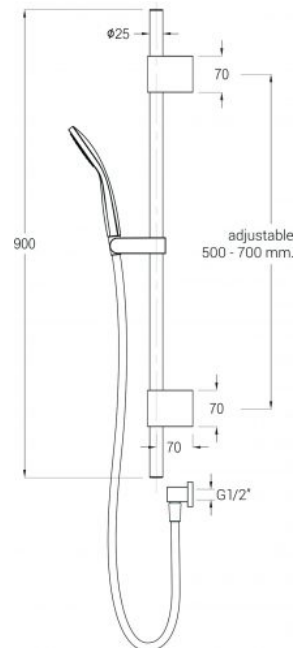

SPECIFYING A JOB?
ADD WHAT YOU LIKE HERE

DOWNLOADS + LINKS
View Full Warranty Details