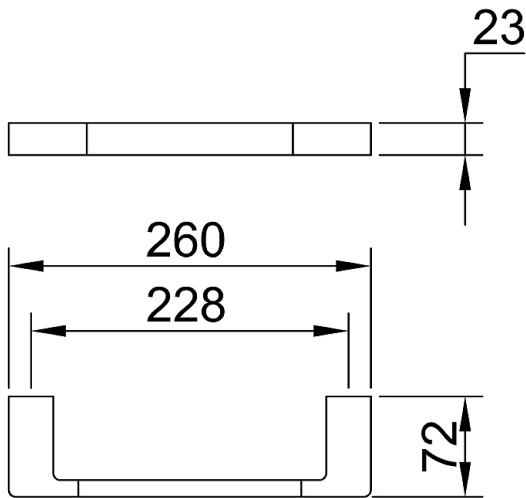

Eneo Guest Towel Holder 26cm

EN06

Finishes available: Chrome, Matte Black, Satin Nickel PVD, Rose Gold PVD, Brushed Rose Gold PVD, Brushed Brass PVD, Brushed Gun Metal.

By combining the square geometric form with the gentleness of curved corners, the Eneo guest towel rail has perfectly captured today's design trend. That trend is contemporary luxury. Contemporary, though the use of straight lines. Luxury, through generous proportions, softened edges and chrome plated brass construction.