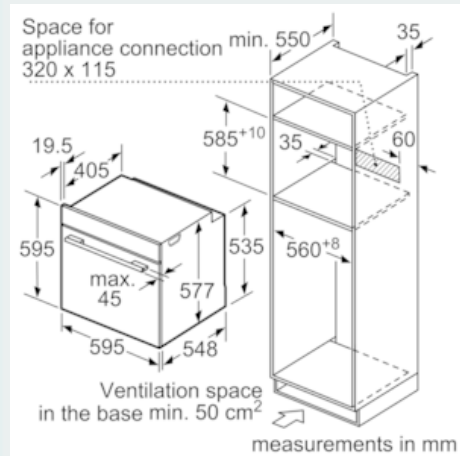

**iQ700, Oven with microwave function,
Black
HM876G2B6A**

Dimensioned drawings

Installation with a hob.

If the appliance will be installed underneath a hob, the following worktop thicknesses (including substructure if necessary) must be taken into account.

Hob type	min. worktop thickness	
	fitted	flush
Induction hob	37 mm	38 mm
Full surface Induction hob	47 mm	48 mm
Gas hob	30 mm	38 mm
Electric hob	27 mm	30 mm