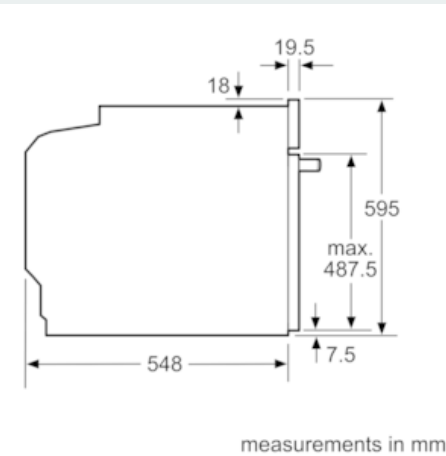

Features

Technical Data

Type of micro-wave oven : MW-Combi
 Type of control : Electronic
 Color / Material Front : Black
 Dimensions of the product (mm) : 595 x 594 x 548
 Cavity dimensions (mm) : 357.0 x 480 x 392.0
 Length electrical supply cord (cm) : 120
 Net weight (kg) : 46.021
 Gross weight (kg) : 48.0
 EAN code : 4242003830871
 Maximum micro-wave power (W) : 800
 Connection Rating (W) : 3600
 Current (A) : 16
 Voltage (V) : 220-240
 Frequency (Hz) : 50; 60
 Plug type : no plug

Technical Info

- Length of mains cable: 120 cm
- Nominal voltage: 220 - 240 V
- Total connected load electric: 3.6 KW
- Appliance dimensions (HxWxD): 595 mm x 594 mm x 548 mm
- Installation dimensions (HxWxD): 585 mm - 595 mm x 560 mm - 568 mm x 550 mm
- Please reference the built-in dimensions provided in the installation drawing

**iQ700, Oven with microwave function,
Black
HM876G2B6A**

Dimensioned drawings

Installation with a hob.

If the appliance will be installed underneath a hob, the following worktop thicknesses (including substructure if necessary) must be taken into account.

Hob type	min. worktop thickness	
	fitted	flush
Induction hob	37 mm	38 mm
Full surface Induction hob	47 mm	48 mm
Gas hob	30 mm	38 mm
Electric hob	27 mm	30 mm