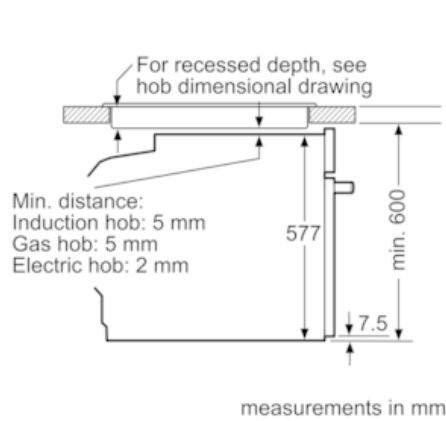

**iQ700, Oven with microwave function,
Black
HM876G2B6A**

Dimensioned drawings

Installation with a hob.

If the appliance will be installed underneath a hob, the following worktop thicknesses (including substructure if necessary) must be taken into account.

Hob type	min. worktop thickness	
	fitted	flush
Induction hob	37 mm	38 mm
Full surface Induction hob	47 mm	48 mm
Gas hob	30 mm	38 mm
Electric hob	27 mm	30 mm