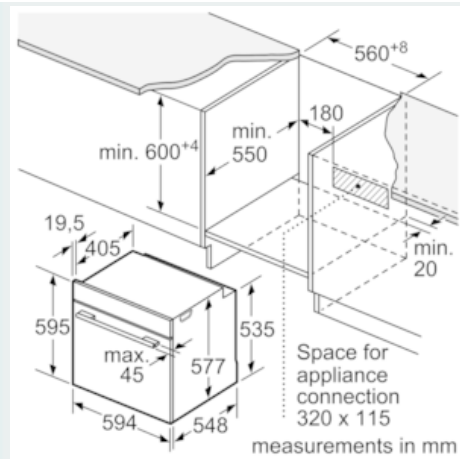

**iQ700, Oven with microwave function,
Black
HM876G2B6A**

Dimensioned drawings

Installation with a hob.

If the appliance will be installed underneath a hob, the following worktop thicknesses (including substructure if necessary) must be taken into account.

Hob type	min. worktop thickness	
	fitted	flush
Induction hob	37 mm	38 mm
Full surface Induction hob	47 mm	48 mm
Gas hob	30 mm	38 mm
Electric hob	27 mm	30 mm