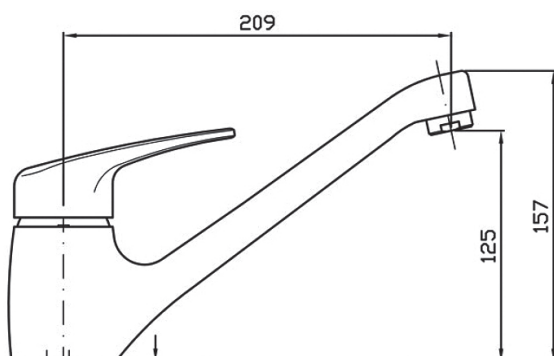

Sink Mixer Cast Spout

Z1737P

WELS: 4 stars

Litres/minute: 7.5L

WELS License/Reg. No: 0023 / T07043

Finish: Chrome

The 1700 series kitchen mixer has stood the test of time. Simple, timeless design and an enviable reputation for robustness has ensured this kitchen mixer's continued success.

This mixer features a one piece cast brass spout for the ultimate in strength.

Spout projection of 209mm.

WARRANTY
15 years

*Conditions apply.

streamline

Dimensions are in millimeters and are subject to manufacturing variations. Streamline reserves the right to vary specifications at any time without notice. Information provided within this specification sheet is correct at the date of printing. Please confirm all particulars with your sales consultant prior to purchase.