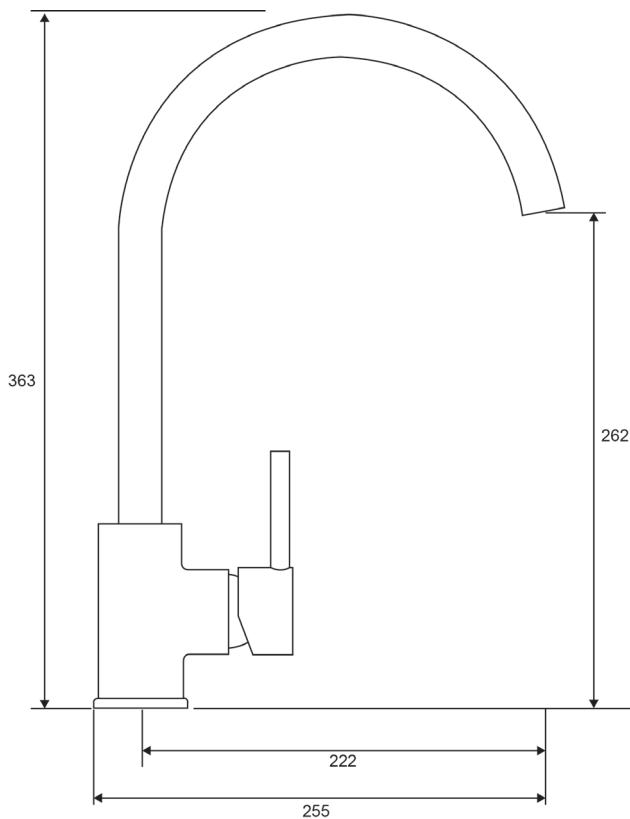

Axis Kitchen Mixer

AX01352

WELS: 4 stars

Litres/minute: 6.5L

Finishes available: Chrome, Matte Black, Satin Nickel PVD, Rose Gold PVD and Brushed Brass

WARRANTY
15 years

*Conditions apply.

streamline

Dimensions are in millimeters and are subject to manufacturing variations. Streamline reserves the right to vary specifications at any time without notice. Information provided within this specification sheet is correct at the date of printing. Please confirm all particulars with your sales consultant prior to purchase.