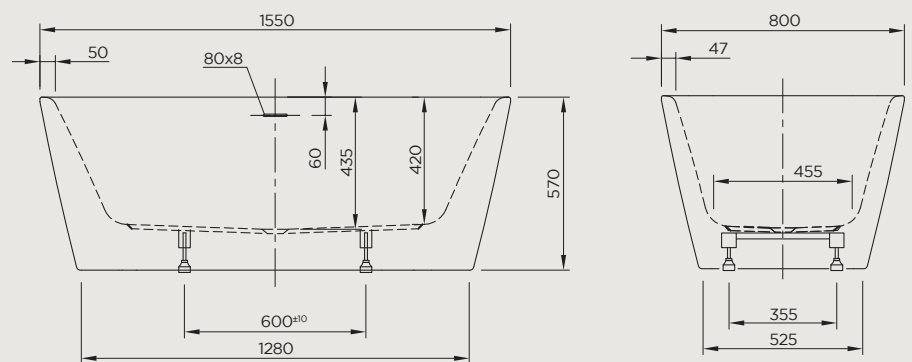

SPECS

MODEL CODE	CUBE1550S	CUBE1550SMATTWH
COLOUR	<input type="radio"/> Gloss white	<input type="radio"/> Matt white
DIMENSIONS	1,550 x 800 x 570 mm	
WEIGHT	42 kg	
VOLUME	200 litres	
BATH WASTE KIT		
GLOSS WHITE BATH	Factory fitted slot over flow system with click clack waste, in chrome finish	
MATT WHITE BATH	Factory fitted slot over flow system with click clack waste, in matt white finish	

SIDE VIEW

TECHNICAL DRAWING

TOP VIEW