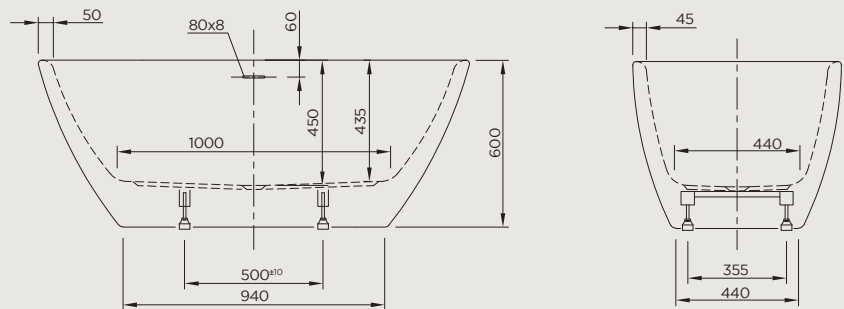

TECHNICAL DRAWING