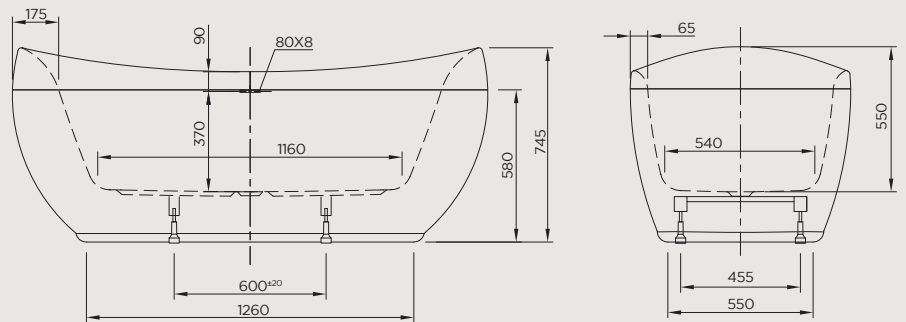

TECHNICAL DRAWING