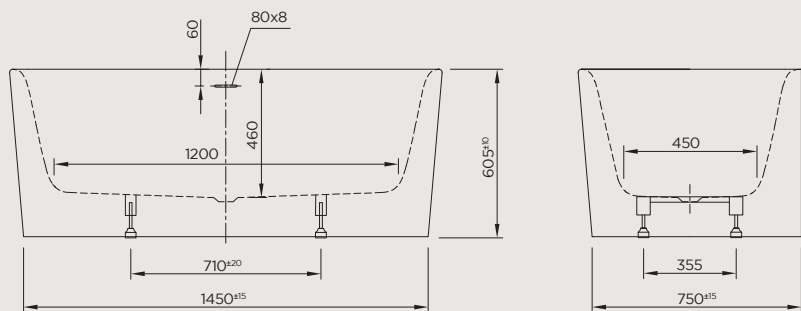

FRESHWALL1550S

EVOLUTIONARY

EXCLUSIVE AND SPACE-SAVING DESIGN. THIS MODERN BATHTUB IS AVAILABLE IN TWO VERSIONS. A COMPACT FREESTANDING VERSION AND A WALL-MOUNTED VERSION. BOTH VERSIONS OF THE BATHS OFFER YOU THE OPPORTUNITY TO USE THE EXISTING SPACE EFFECTIVELY. BEAUTIFY YOUR BATHROOM WITH THESE XS TUBS.

SPECS

MODEL CODE	FRESHWALL1550S	FRESHWALL1550SMATTWH
COLOUR	<input type="radio"/> Gloss white	<input type="radio"/> Matt white
DIMENSIONS	1,550 X 800 X 600 mm	
WEIGHT	44 kg	
VOLUME	220 litres	
BATH WASTE KIT		
GLOSS WHITE BATH	Factory fitted slot over flow system with click clack waste, in chrome finish	
MATT WHITE BATH	Factory fitted slot over flow system with click clack waste, in matt white finish	

SIDE VIEW

TECHNICAL DRAWING

TOP VIEW