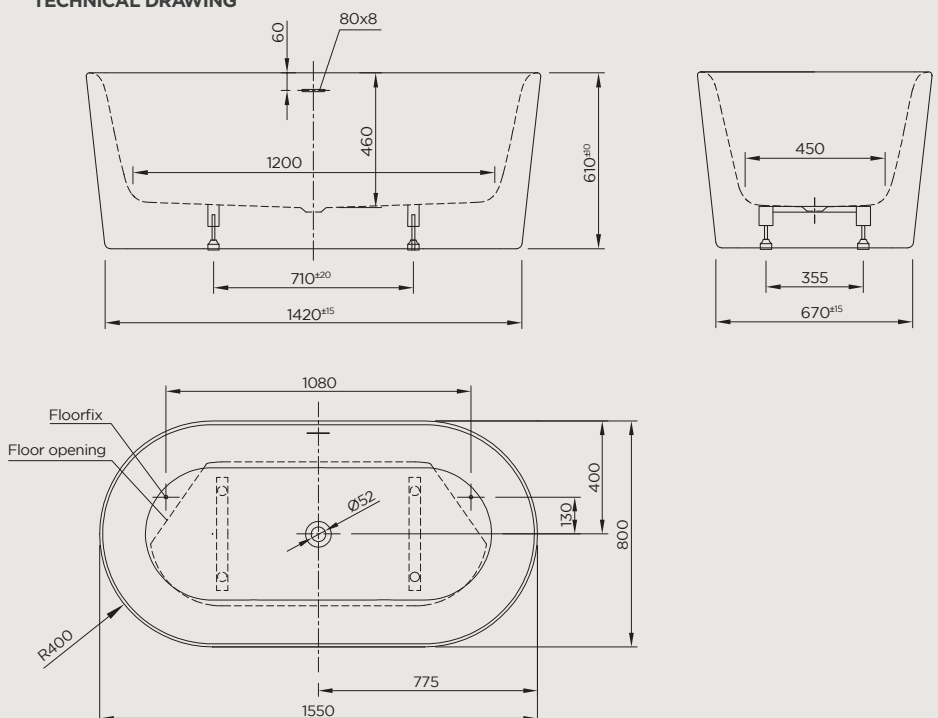

FRESH1550S

EVOLUTIONARY

EXCLUSIVE AND SPACE-SAVING DESIGN. THIS MODERN BATHTUB IS AVAILABLE IN TWO VERSIONS. A COMPACT FREESTANDING VERSION AND A WALL-MOUNTED VERSION. BOTH VERSIONS OF THE BATHS OFFER YOU THE OPPORTUNITY TO USE THE EXISTING SPACE EFFECTIVELY.

SPECS

MODEL CODE	FRESH1550S
COLOUR	 Gloss white
DIMENSIONS	1,550 X 800 X 600 mm
WEIGHT	44 kg
VOLUME	220 litres
BATH WASTE KIT	
GLOSS WHITE BATH	Factory fitted slot over flow system with click clack waste, in chrome finish

SIDE VIEW

TECHNICAL DRAWING

TOP VIEW