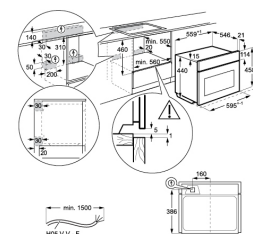

Included accessories:

perforated steam tray, dripping pan, cake tray, meat probe, wire grill insert, wire shelf

Product Dimension

Total height (mm) - 455, Total width (mm) - 594, Total depth (mm) - 567, CM Tech data - 60cm

Flush fit cut out

Flush fit cut out height (mm) - 460, Flush fit cut out width (mm) - 600, Flush fit cut out depth (mm) - 570