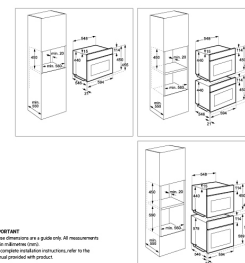

Included accessories:

perforated steam tray, dripping pan, cake tray, meat probe, wire grill insert, wire shelf

Product Dimension

Total height (mm) - 455, Total width (mm) - 594, Total depth (mm) - 567, CM Tech data - 60cm

Flush fit cut out

Flush fit cut out height (mm) - 460, Flush fit cut out width (mm) - 600, Flush fit cut out depth (mm) - 570