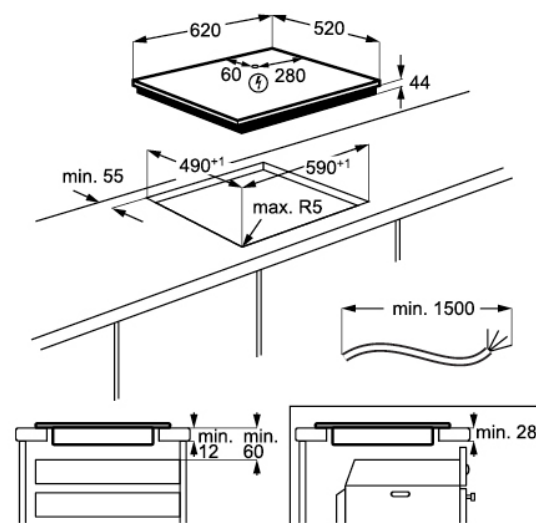

IPE64571FB

60cm Pure FlexiBridge induction cooktop with ProCook function, touch slide controls and Hob2Hood.

Features

- Pure black surface
- Hob2Hood
- ProCook function
- FlexiBridge function
- Touch slide controls
- OptiHeat control
- Pause Function
- Minute Minder
- Oko timer
- Function control lock

DIMENSIONS

Total product width (mm) - 620, Total product depth (mm) - 520, Cut out width (mm) - 590, Cut out depth (mm) - 490