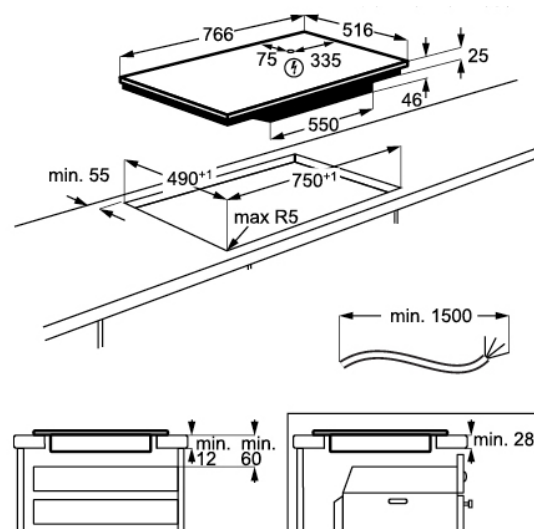

DIMENSIONS

Total product width (mm) - 766, Total product depth (mm) - 516, Cut out width (mm) - 750, Cut out depth (mm) - 490

IMPORTANT
These dimensions are a guide only. All measurements are in millimetres (mm).
For complete installation instructions, refer to the manual provided with product.