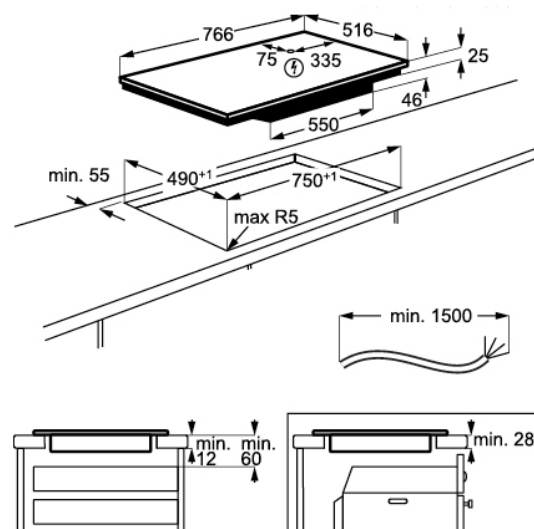

IAE84851XB

80cm SenseFry induction cooktop with TFT touchscreen, FlexiBridge with ProCook function, Hob2Hood and stainless steel trim.

Features

- SenseFry Assisted Cooking
- Hob2Hood
- ProCook function
- FlexiBridge function
- TFT Display
- OptiHeat™ control
- Pause Function
- Minute Minder
- Oko timer
- Function control lock

DIMENSIONS

Total product width (mm) - 766, Total product depth (mm) - 516, Cut out width (mm) - 750, Cut out depth (mm) - 490