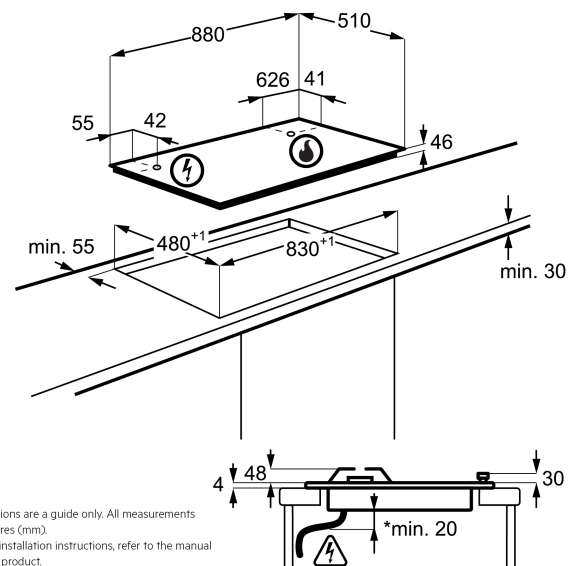

HG975550VB

90cm 5 Burner Ceramic Glass Gas Cooktop

Features

- Triple crown wok burner
- Electronic under knob ignition
- Cast iron pan supports
- Easy clean ceramic glass finish
- Flame failure safety device
- Natural gas
- Optional LPG

DIMENSIONS

Total product height (mm) - 46, Total product width (mm) - 880, Total product depth (mm) - 510, Cut out width (mm) - 830, Cut out depth (mm) - 480