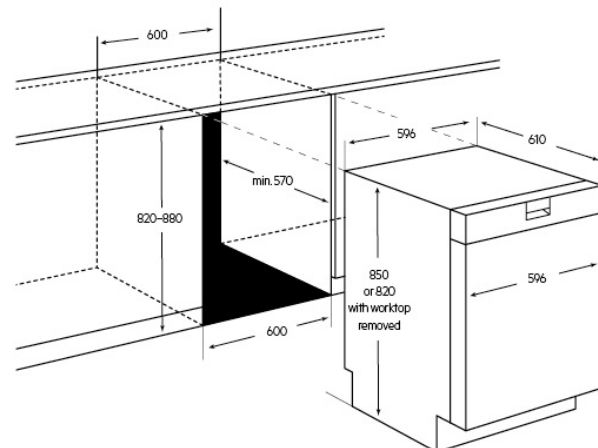

Dimensions

Total height (mm) - 850, Total width (mm) - 600, Total depth (mm) - 610, Product width excluding removabale worktop (mm) - 600, Cabinet requirement excluding worktop(width) - 604