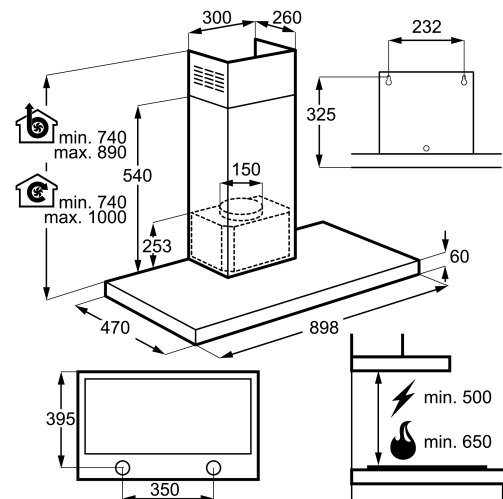

DBE6980HM

90cm wall canopy rangehood,
Hob2Hood, touch on glass controls, and
dimmable LED lighting.

Features

- Dimmer-controlled LED lights
- Touch control
- Dishwasher safe stainless steel micromesh filters
- Anti-fingerprint stainless steel
- Intensive extraction setting

Dimensions

Total product height (mm) - 950, Total product width (mm) - 898, Total product depth (mm) - 470, Diameter of ducting (mm) - 150, Minimum installation height from cooking surface Gas (mm) - 650, Minimum installation height from cooking surface Electric (mm) - 500