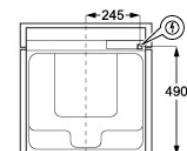

Flush fit cut out

Flush fit cut out height (mm) - 600, Flush fit cut out width (mm) - 600, Flush fit cut out depth (mm) - 580