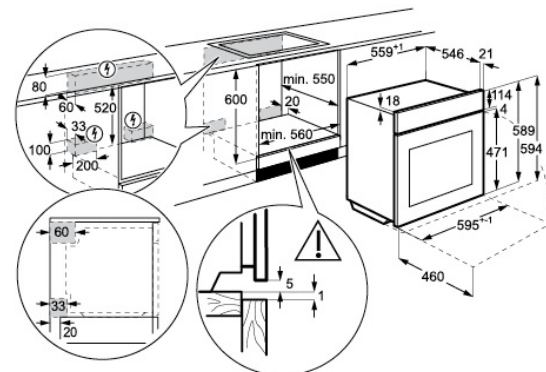

BPK742320M

60cm SenseCook PyroLux™ Oven

Features

- OptiFlex™ telescopic runners
- PyroLux™ Self Cleaning
- SenseCook food sensor
- MaxiView™ enlarged window
- IsoFront™ - A genuine cooler door
- SoftMotion™ hinges
- FloodLight™ system
- Anti-fingerprint stainless steel

Included accessories:

2 x anti-stick wire shelves, 1 x anti-stick wire shelf trivet, 1 x anti-stick dripping pan, 1 x anti-stick cake tray, 2 x chromed wire shelf

Product Dimension

Total height (mm) - 594, Total width (mm) - 595, Total depth (mm) - 567, CM Tech data - 60cm

Flush fit cut out

Flush fit cut out height (mm) - 600, Flush fit cut out width (mm) - 600, Flush fit cut out depth (mm) - 580