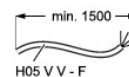

Flush fit cut out

Flush fit cut out height (mm) - 600, Flush fit cut out width (mm) - 600, Flush fit cut out depth (mm) - 580