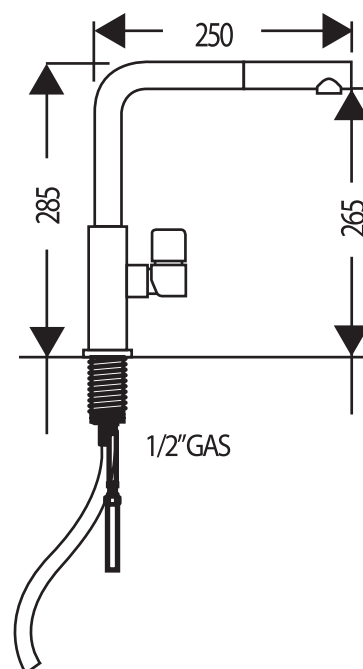

TA 621B MYTHOS BLACK

PRODUCT INFORMATION

Style	Pull-Out
Tap Swivel Spout (degrees)	360°
Cut-Out Size	Ø 35mm
WELS	5 star/6.0 Lpm Reg No: T31538
Min. (PSI)	7.25
Max. (PSI)	72.5
Min. (kPa)	50kPa
Max. (kPa)	500kPa
Finish	Black
Warranty	5 years parts and labour 15 years cartridge only *T&C's apply

PLEASE NOTE: Large and heavy taps should ideally be mounted directly through the solid benchtop or fully supported from underneath. For all other swivel taps, we recommend the use of the Franke Tap Support Arm to provide additional support. Please ensure all Franke tapware is installed at a pressure of no greater than 500 kPa in accordance with AS/NZS3500 and insist that your plumber flushes all of the water supply lines before installing tapware. Failure to do so may void warranty.