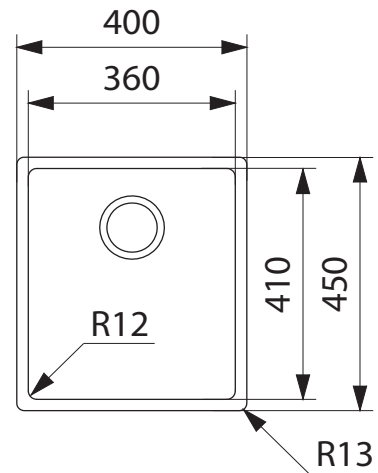

# BOLERO BOX 210-36

## PRODUCT INFORMATION

<b>Installation</b>	Topmount/Flushmount/Undermount
<b>Dimensions</b>	400(W) x 450(H)mm
<b>Cabinet Base</b>	450mm
<b>Bowl Size</b>	360(W) x 410(H) x 200(D)mm/29L
<b>Bowl Radius</b>	12mm
<b>Cut-Out Size</b>	Template
<b>Cut-Out Template</b>	Yes
<b>Waste Outlet</b>	Semi Integrated Waste
<b>Overflow</b>	Yes
<b>Tap Holes</b>	No
<b>Remote Waste</b>	No
<b>Finish</b>	Stainless Steel