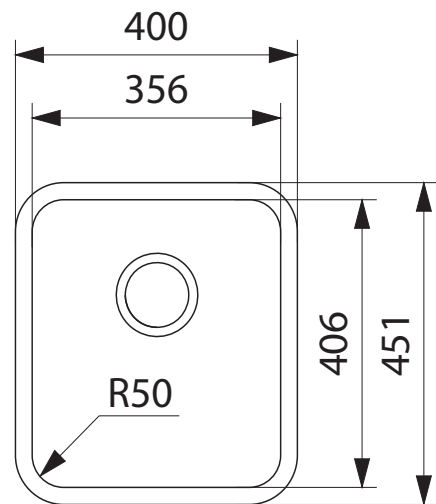

SQX 110-36-2 STEEL QUEEN SINK

PRODUCT INFORMATION

Installation	Undermount
Dimensions	400(W) x 451(H)mm
Cabinet Base	450mm
Bowl Size	356(W) x 406(H) x 200(D)mm/29L
Bowl Radius	50mm
Cut-Out Size	Template
Cut-Out Template	Yes
Waste Outlet	Semi Integrated Waste
Overflow	No
Tap Holes	No
Remote Waste	No
Finish	Stainless Steel