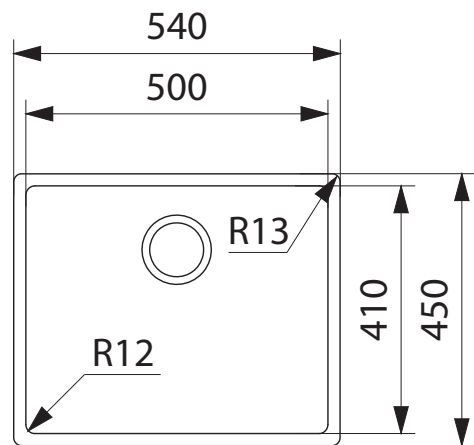

BOX 210-50  
BOLERO SINK

PRODUCT INFORMATION

Installation	Topmount/Flushmount/Undermount
Dimensions	540(W) x 450(H)mm
Cabinet Base	600mm
Bowl Size	500(W) x 410(H) x 200(D)mm/41L
Bowl Radius	12mm
Cut-Out Size	Template
Cut-Out Template	Yes
Waste Outlet	Semi Integrated Waste
Overflow	Yes
Tap Holes	No
Remote Waste	No
Finish	Stainless Steel