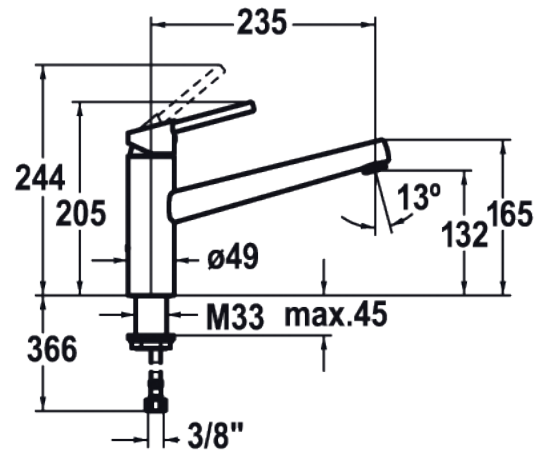

LUNA-E

Swivel Tap

Stainless Steel (10.441.023.700)

TECHNICAL SPECIFICATIONS

Spout Reach	235mm
Mounting Hole Size	ø35mm
Fastening By	M33 x1.5 threaded sleeve
Pull-Out Spray	No
WELS	4 star / 7.5 LPM
WELS Registration	T31573
Min. Flow Rate	50kPa
Max. Flow Rate	500kPa

FEATURES

Swivel Spout
160° range

KWC

Swiss Water Experience

LAST UPDATED 29 JUL 2019

T31573