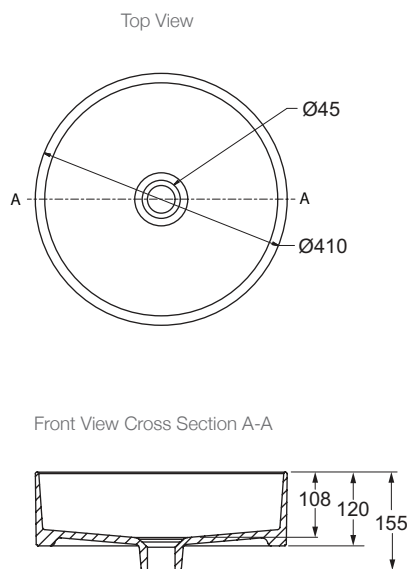

**Product**

- Mica round 410mm countertop basin

**Kohler Code**

90012T-0

Waste not included

**Included Components**

- Bench top cutting template

**Features**

- Bench top installation
- Slim rim vessel
- CleanCoat™ - stain resistant & easy to clean

**Material**

- Ceramic
- Colour: white

**Related Products**

- Mica Square Basin

**Technical Details**

Weight: 6kg Approx.  
Volume: 12L

**Installation Notes:**

- Allow a minimum of 50mm from the wall for easy cleaning.
- A hole for the basin needs to be made in the bench top (please refer to cutting template).
- The basin is fixed to the bench top using the appropriate silicone sealant (not supplied).
- Requires DN32 waste without overflow (not supplied).