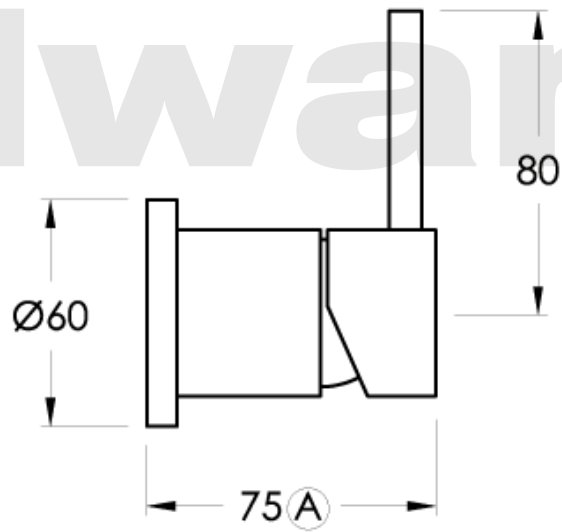

Brodware

A Approximate distance

CITY STIK

1.9948.00.0.XX

XX Indicates finish
Manufacturing engineers of quality commercial and residential fittings
Dimensions subjects to change without notice. All dimensions are approximate
Copyright © Brodware Industries 2013. www.brodware.com.au