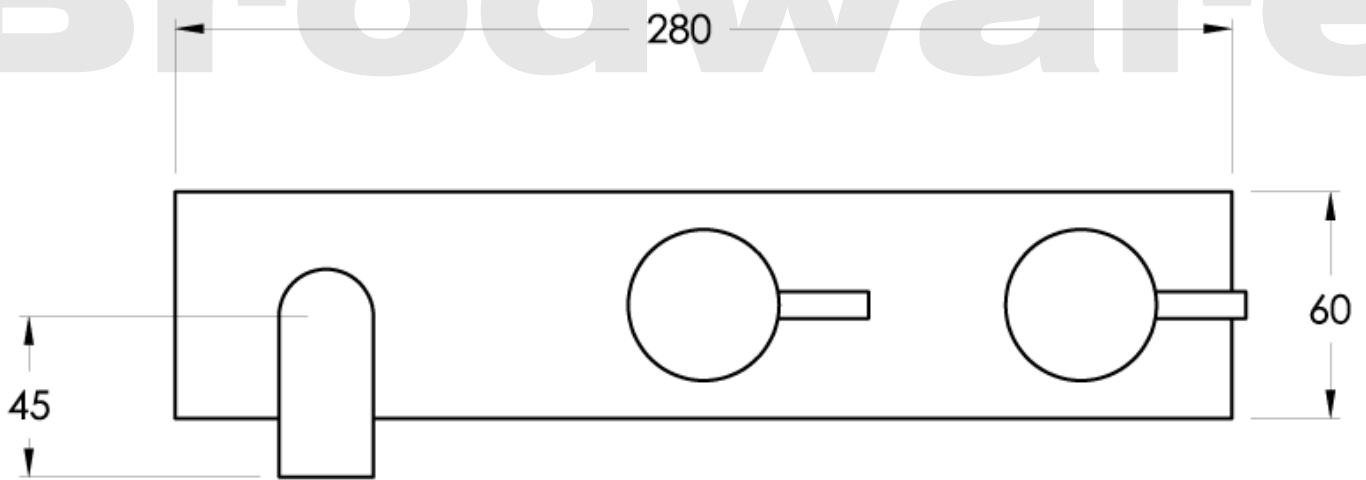

Brodware

Ⓐ Approximate distance

CITY STIK

1.9905.02.3.XX

XX Indicates finish
 Manufacturing engineers of quality commercial and residential fittings
 Dimensions subjects to change without notice. All dimensions are approximate
 Copyright © Brodware Industries 2013. www.brodware.com.au