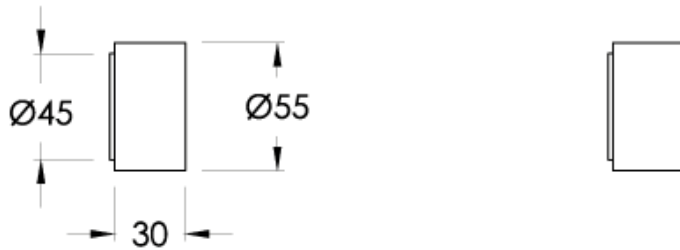

Ⓐ Approximate distance

HALO

1.9511.00.2.XX

XX Indicates finish
Manufacturing engineers of quality commercial and residential fittings
Dimensions subjects to change without notice. All dimensions are approximate
Copyright © Brodware Industries 2013. www.brodware.com.au

Brodware^{TM}