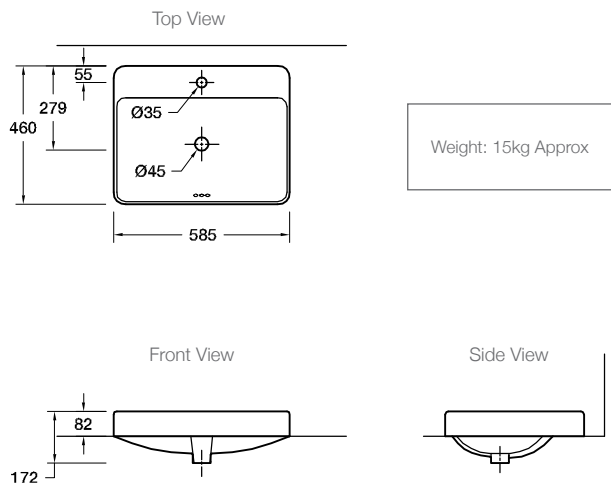

Product

- Forefront rectangular countertop basin

Mico Code

602854

Kohler Code

2660X-1-0

**Included Components**

- Bench top cutting template
- Chrome overflow cover

Features

- Bench top installation
- Overflow outlet
- Vitreous china

Optional Accessories

- Tapware
- Generic basin accessories

Related Products

- Forefront basins

Technical Details**Installation Notes:**

- Allow a minimum of 50mm from the wall for easy cleaning.
- A hole for the basin needs to be made in the bench top (please refer to cutting template).
- The basin is fixed to the bench top using an appropriate silicone sealant (not supplied).