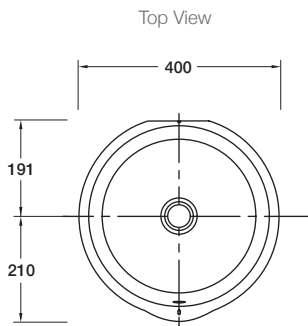

Product

- Verticyl round undercounter basin

Kohler Code

2883-0

Tapware and waste not included

Included Components

- Bench top cutting template
- Bench fixing clamps
- Bench fixing anchors and screws

Features

- Available in white
- Under bench top installation
- Overflow outlet
- Vitreous china

Optional Accessories

- Tapware
- Generic basin accessories

Related Products

- Verticyl basins

Technical Details

Weight: 8kg Approx
Vol: 7L (to overflow)