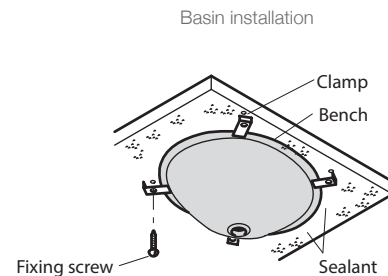

Product

- Verticyl round undercounter basin

Kohler Code

2883-0

Tapware and waste not included

Included Components

- Bench top cutting template
- Bench fixing clamps
- Bench fixing anchors and screws

Features

- Available in white
- Under bench top installation
- Overflow outlet
- Vitreous china

Optional Accessories

- Tapware
- Generic basin accessories

Related Products

- Verticyl basins

Technical Details

Weight: 8kg Approx
Vol: 7L (to overflow)

**Installation Notes:**

- To install, a hole must first be made in the bench top using the template (supplied). Flexible silicone sealant (not supplied) is then applied to the top side of the basin and clamps (supplied) are used to fix the basin to the underside of the bench.