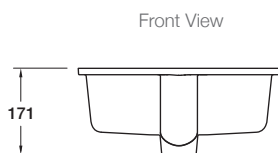

Product

- Verticyl round undercounter basin

Kohler Code

2883-0

Tapware and waste not included

Included Components

- Bench top cutting template
- Bench fixing clamps
- Bench fixing anchors and screws

Features

- Available in white
- Under bench top installation
- Overflow outlet
- Vitreous china

Optional Accessories

- Tapware
- Generic basin accessories

Related Products

- Verticyl basins

Technical Details

Weight: 8kg Approx
Vol: 7L (to overflow)