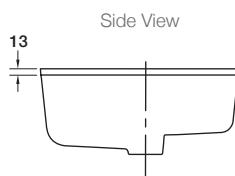

- Available in white
- Under bench top installation
- Overflow outlet
- Vitreous china

Optional Accessories

- Tapware
- Generic basin accessories

Related Products

- Verticyl basins

Technical Details

Weight: 8kg Approx
Vol: 7L (to overflow)

**Installation Notes:**

- To install, a hole must first be made in the bench top using the template (supplied). Flexible silicone sealant (not supplied) is then applied to the top side of the basin and clamps (supplied) are used to fix the basin to the underside of the bench.