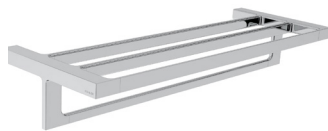

Included Components

- Installation hardware

Features

- Polished chrome • Metal construction • Durability • No visible fixings

- Robe hook
Kohler: 37345T-CP

- Double robe hook
Kohler: 37346T-CP

- Towel ring
Kohler: 9124T-CP

- Horizontal toilet tissue holder
Kohler: 37350T-CP

- Covered toilet tissue holder
Kohler: 37351T-CP

- Soap dish
Kohler: 37348T-CP

- Hoteller
Kohler: 9125T-CP

- Towel bar - 457mm
Kohler: 98419T-CP

- Towel bar - 610mm
Kohler: 37347T-CP

- Double towel bar - 610mm
Kohler: 9123T-CP

Installation Notes:

- In an effort to make installation quick and easy, Kohler accessories are shipped with a hex key wrench, anchors and pre-assembled parts.
- While it is possible to mount them to any surface, a stud mounted product will yield the best results.