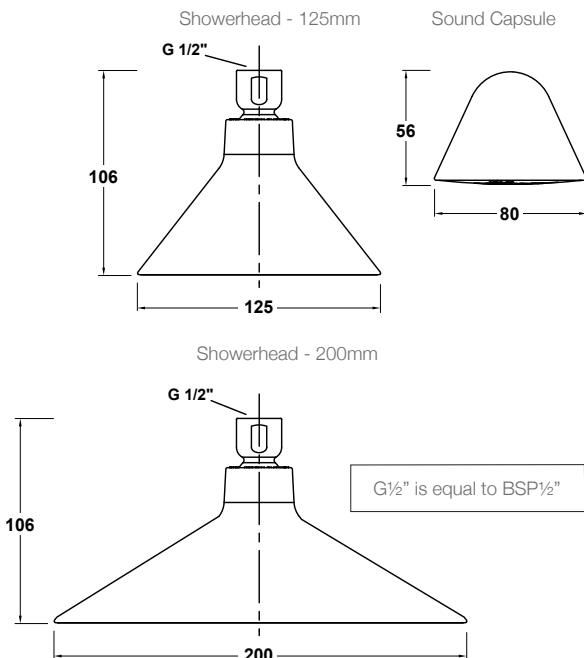

Product

- Moxie bluetooth showerhead - 125mm
- Moxie bluetooth showerhead - 200mm
- Shower arm

Kohler Code

9245T-E-CP
99105T-E-CP
45918T-CP

Included Components

- Showerhead with white sprayface
- BLUETOOTH® Sound capsule
- USB recharge cable

WELS RATING
(3 Star 8 Litres / min)

Features

- BLUETOOTH® connectivity for wireless streaming of audio input
- 2 size options: 125mm or 200mm showerhead
- Polished chrome
- White sprayface
- Optimized sprayface for maximum performance
- Magnetic docking for sound capsule
- Rechargeable lithium ion battery with USB cable
- Suitable for mains pressure
- KOHLER finishes resist tarnishing and corrosion

Warranty*

- Showerhead - 7 years
- Speaker - 1 year

* For more detail about terms and conditions of the warranty, please visit www.kohler.co.nz or www.kohler.com.au

Technical Details

| | |
|---------------------------|----------------------------------|
| Operating Temperature | 32°F (0°C) - 140°F (60°C) |
| Maximum Relative Humidity | 100% condensing |
| USB Cable Length | 1m |
| Output Power | 1.5 Watts into 4 Ohms |
| Total Harmonic Distortion | <1% at 1kHz at full output power |
| BLUETOOTH® wireless range | 10m |
| Battery Charge Time | 7 hours |
| Play Time* | 7 hours |
| Charge Voltage | USB 5 V |

Installation Notes:

- G½" female shower head inlet.
- Optimum working pressure 300-500 kPa.
- Inline filters should be used to protect tapware from debris that may be present within the plumbing.
- Suitable for mains pressure only