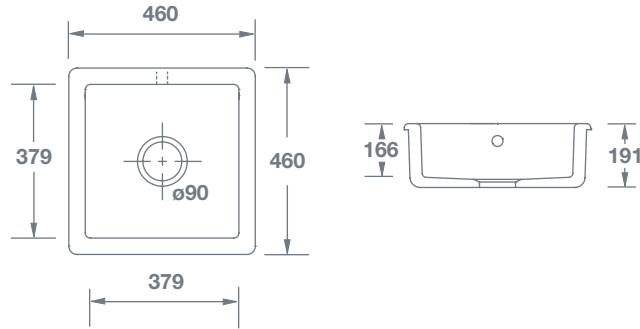

Square

		Dimensions					
Square White with round overflow	SCSQ460WH	(mm)	460	460	191	90	30